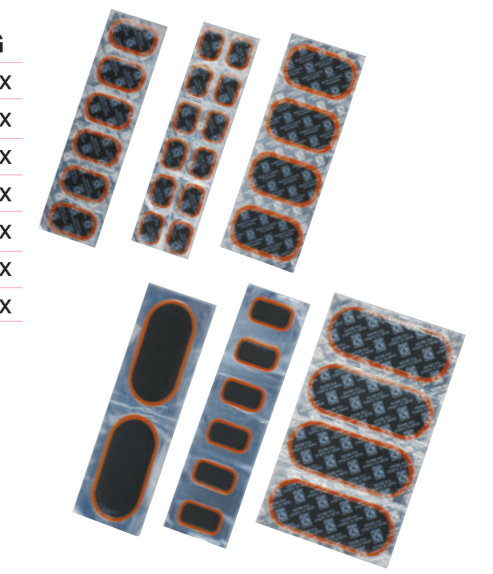

TUBE PATCH

ROUND TUBE PATCH

NO.	SIZE	DESCRIPTION	PACKAGING
P1101	19mm	Round Tube Patch	108 pcs / box
P1103	25mm	Round Tube Patch	96 pcs / box
P1108	32mm	Round Tube Patch	96 pcs / box
P1109	42mm	Round Tube Patch	48 pcs / box
P1110	50mm	Round Tube Patch	48 pcs / box
P1111	60mm	Round Tube Patch	28 pcs / box
P1112	75mm	Round Tube Patch	21 pcs / box
P1113	100mm	Round Tube Patch	9 pcs / box
P1114	-	6 Assorted Patch	16 sheets / box

OVAL TUBE PATCH

NO.	SIZE	DESCRIPTION	PACKAGING
P1104	24x45mm	Oval Rubber Patch	48 pcs / box
P1105	24x35mm	Oval Rubber Patch	96 pcs / box
P1106	34x52mm	Oval Rubber Patch	48 pcs / box
P1107	48x78mm	Oval Rubber Patch	48 pcs / box
P1115	55x115mm	Oval Tire Patch	32 pcs / box
P1116	65x125mm	Oval Tire Patch	10 pcs / box
P1117	85x170mm	Oval Tire Patch	10 pcs / box

PATCH + CEMENT

NO.	SIZE	DESCRIPTION	PACKAGING
P1103-5	25mm	Bias Tube Patch	48 pcs / box
		+ 20 c.c. Rubber Cement	1 pcs / box
P1105-5	24x35mm	Oval Rubber Patch	48 pcs / box
		+ 20 c.c. Rubber Cement	1 pcs / box
P1106-5	34x52mm	Oval Rubber Patch	24 pcs / box
		+ 20 c.c. Rubber Cement	1 pcs / box